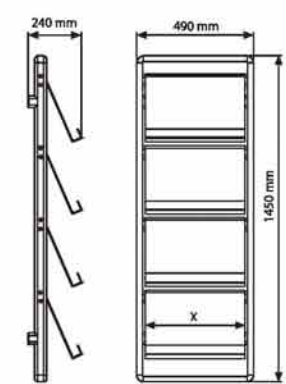

Duvar Tipi Stand
Wall Type Stand