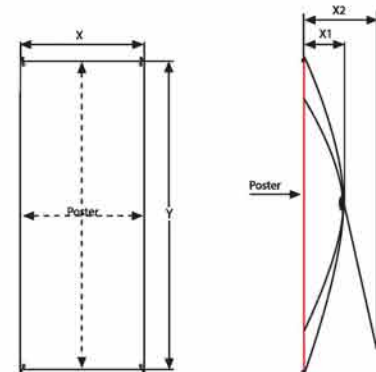

ÜRÜN KODU ARTICLE	POSTER EBADI POSTER SIZE	X1	X2
PT-XB-60	600 X 1600 mm	280 mm	700 mm
PT-XB-80	800 X 1800 mm	380 mm	800 mm