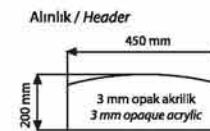

Kollu Akrilik Broşür Stand Brochure Stand with Arms

- 8 adet A4 broşür kapasitelidir. Dört sıra üst üste yatay ikili raf halindedir.
- İç mekan kullanımı için idealdir.
- İstenildiğinde "alınlık" uygulanabilmektedir.
- Brochure shelf capacity: 8x A4 mounted by horizontal arms on to vertical leg profile.
- Ideal for indoor exposure.
- Logo header is available if requested.

ÜRÜN KODU ARTICLE	KAPASİTE CAPACITY	YÜKSEKLİK HEIGHT
BS-KAK-6A4	6 X A4	1920 mm
BS-KAK-8A4	8 X A4	1920 mm