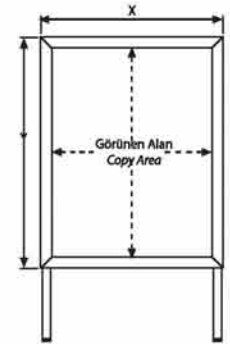

ÜRÜN KODU ARTICLE	POSTER EBADI POSTER SIZE	DIŞ EBAT (x-y) EXTERNAL (x-y)	X1	H
IP-LAP-A1	594 X 841 mm	644 X 891 mm	800 mm	1180 mm
IP-LAP-B2	500 X 700 mm	550 X 750 mm	700 mm	980 mm
IP-LAP-B1	700 X 1000 mm	750 X 1050 mm	800 mm	1180 mm