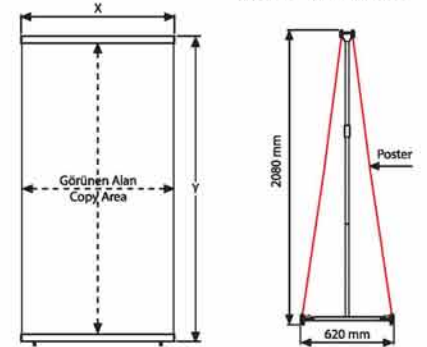

Çift Taraflı / Double Sided