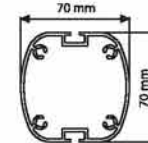

ÜRÜN KODU ARTICLE	POSTER EBADI POSTER SIZE	GÖRÜNEN ALAN COPY AREA	DIŞ EBAT (x-y) EXTERNAL (x-y)	RAF KAPASİTESİ SHELF CAPACITY
APP-VN-A1-TT	594 X 841 mm	576 X 823 mm	624 X 871 mm	2 X A4
APP-VN-B2-TT	500 X 700 mm	482 X 682 mm	530 X 730 mm	2 X A4
APP-VN-B1-TT	700 X 1000 mm	682 X 982 mm	730 X 1030 mm	2 X A4

2 Kanallı Profil
2 Channel Profile