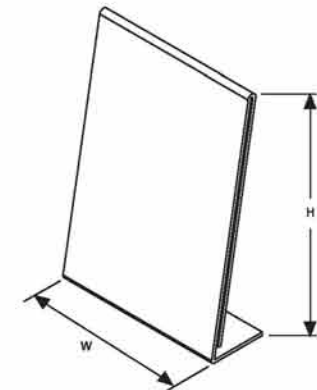

- Ideal for table and counter top use.
- Transparent and low cost holder to display your brochures, menus, price lists, etc.
- L type folded, landscape or portrait oriented.

A4 Ebat Dikey / A4 Size Portrait

1/3 A4 Ebat Dikey / 1/3 A4 Size Portrait

A5 Ebat Dikey / A5 Size Portrait

A6 Ebat Yatay / A6 Size Landscape

A5 Ebat Yatay / A5 Size Landscape

ÜRÜN KODU ARTICLE	POSTER EBADI POSTER SIZE	AÇIKLAMA DESCRIPTION	W	H
AU-LD-A4	210 X 297 mm	A4 Dikey / Portrait	210 mm	305 mm
AU-LY-A4	297 X 210 mm	A4 Yatay / Landscape	300 mm	215 mm
AU-LD-A5	148 X 210 mm	A5 Dikey / Portrait	150 mm	215 mm
AU-LY-A5	210 X 148 mm	A5 Yatay / Landscape	210 mm	155 mm
AU-LD-A6	105 X 148 mm	A6 Dikey / Portrait	105 mm	155 mm
AU-LY-A6	148 X 105 mm	A6 Yatay / Landscape	150 mm	110 mm
AU-LD-1/3A4	100 X 210 mm	1/3 A4 Dikey / Portrait	105 mm	215 mm
AU-LY-1/3A4	210 X 100 mm	1/3 A4 Yatay / Landscape	210 mm	110 mm