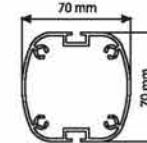

ÜRÜN KODU ARTICLE	POSTER EBADI POSTER SIZE	GÖRÜNEN ALAN COPY AREA	DIŞ EBAT (x-y) EXTERNAL (x-y)	AÇIKLAMA DESCRIPTION	RAF KAPASİTESİ SHELF CAPACITY
APP-ALF-A1-TT	594 X 841 mm	576 X 823 mm	624 X 871 mm	Tek taraflı / Single sided	2 X A4
APP-ALF-B2-TT	500 X 700 mm	482 X 682 mm	530 X 730 mm	Tek taraflı / Single sided	2 X A4
APP-ALF-B1-TT	700 X 1000 mm	682 X 982 mm	730 X 1030 mm	Tek taraflı / Single sided	2 X A4
APP-ALF-A1-CT	594 X 841 mm	576 X 823 mm	624 X 871 mm	Çift Taraflı / Double sided	4 X A4
APP-ALF-B2-CT	500 X 700 mm	482 X 682 mm	530 X 730 mm	Çift Taraflı / Double sided	4 X A4
APP-ALF-B1-CT	700 X 1000 mm	682 X 982 mm	730 X 1030 mm	Çift Taraflı / Double sided	4 X A4

2 Kanallı Profil
2 Channel Profile