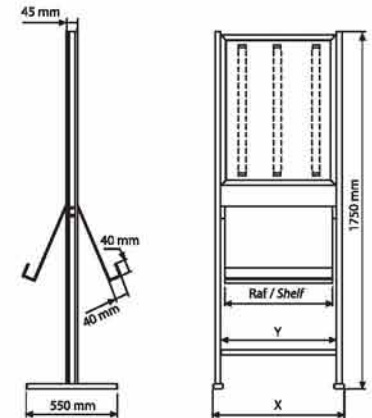

TEK TARAFLI SINGLE SIDED	ÇİFT TARAFLI DOUBLE SIDED	POSTER EBADI POSTER SIZE	GÖRÜNEN ALAN COPY AREA	DIŞ EBAT (x-y) EXTERNAL (x-y)	FLORASAN LIGHTING
IP-PS-A1-TT	IP-PS-A1-CT	594 X 841 mm	574 X 821 mm	637 X 884 mm	3 X 18 W
IP-PS-A2-TT	IP-PS-A2-CT	420 X 594 mm	400 X 574 mm	463 X 637 mm	3 X 18 W
IP-PS-B2-TT	IP-PS-B2-CT	500 X 700 mm	480 X 680 mm	543 X 743 mm	5 X 18 W
IP-PS-B1-TT	IP-PS-B1-CT	700 X 1000 mm	680 X 980 mm	743 X 1043 mm	5 X 36 W