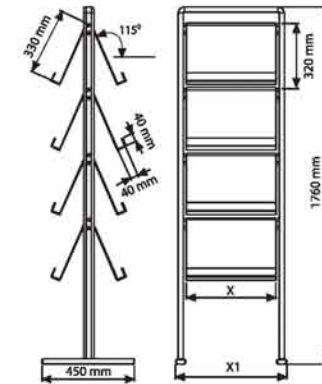

ÜRÜN KODU ARTICLE	KAPASİTE CAPACITY	X	X1
BS-AP-4X1A4-TT	4 X 1A4 Tek Taraflı	230 mm	280 mm
BS-AP-4X2A4-TT	4 X 2A4 Tek Taraflı	440 mm	490 mm
BS-AP-4X3A4-TT	4 X 3A4 Tek Taraflı	650 mm	700 mm
BS-AP-4X4A4-TT	4 X 4A4 Tek Taraflı	870 mm	920 mm
BS-AP-8X1A4-TT	8 X 1A4 Çift Taraflı	230 mm	280 mm
BS-AP-8X2A4-TT	8 X 2A4 Çift Taraflı	440 mm	490 mm
BS-AP-8X3A4-TT	8 X 3A4 Çift Taraflı	650 mm	700 mm
BS-AP-8X4A4-TT	8 X 4A4 Çift Taraflı	870 mm	920 mm

DUVAR TİPİ WALL TYPE	KAPASİTE CAPACITY
BS-DU-4X2A4	4 X 2A4
BS-DU-4X3A4	4 X 3A4
BS-DU-4X4A4	4 X 4A4
BS-DU-3X1A4	3 X 1A4
BS-DU-3X2A4	3 X 2A4
BS-DU-3X3A4	3 X 3A4
BS-DU-3X4A4	3 X 4A4

Broşür Stand
Brochure Stand