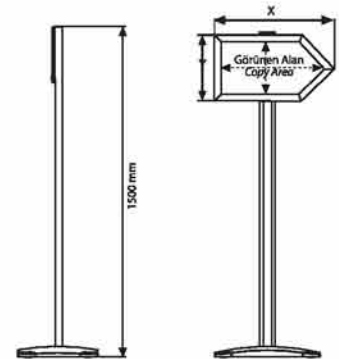

ÜRÜN KODU ARTICLE	YÜKSEKLİK HEIGHT	POSTER EBADI POSTER SIZE	GÖRÜNEN ALAN COPY AREA	DIŞ EBAT (x-y) EXTERNAL (x-y)
BP-MPC-A3	1030 mm	297 X 420 mm	279 X 402 mm	327 X 450 mm
BP-MPC-B2		500 X 700 mm	482 X 682 mm	530 X 730 mm

ÜRÜN KODU ARTICLE	YÜKSEKLİK HEIGHT	AÇIKLAMA DESCRIPTION	POSTER EBADI POSTER SIZE	GÖRÜNEN ALAN COPY AREA	DIŞ EBAT (x-y) EXTERNAL (x-y)
BBP-A4-TT	1490 mm	Tek Taraflı / Single Sided	210 X 297 mm	192 X 279 mm	240 X 327 mm
BBP-A4-CT	1490 mm	Çift Taraflı / Double Sided	210 X 297 mm	192 X 279 mm	240 X 327 mm
BBP-A3-TT	1490 mm	Tek Taraflı / Single Sided	297 X 420 mm	279 X 402 mm	327 X 450 mm
BBP-A3-CT	1490 mm	Çift Taraflı / Double Sided	297 X 420 mm	279 X 402 mm	327 X 450 mm

## Akrilik Menü Panosu A4 Acrylic Menu Board A4

- A4 broşür kapasitelidir.
  - Broşürlük malzemesi polikarbonattır.
  - Dikey ve yatay olarak üretimi yapılmaktadır.
  - Dekoratif ayağa sahiptir.
- Brochure holder unit size is A4.  
• The brochure holder is made of polycarbonate.  
• Landscape / portrait orientation is available.  
• Settled on to decorative flange.

- The "arrow" shaped frame is made of 25 mm aluminium profile.
- Easy exchange of posters by means of its snap- clips.
- The standard frame size is A4, single/double-sided types are available.
- The arrow direction, should be specified when placing the order