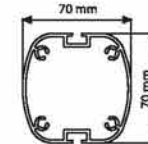

ÜRÜN KODU ARTICLE	POSTER EBADI POSTER SIZE	GÖRÜNEN ALAN COPY AREA	DIŞ EBAT (x-y) EXTERNAL (x-y)
APP-SPM-A1	594 X 841 mm	554 X 800 mm	610 X 855 mm
APP-SPM-B2	500 X 700 mm	460 X 660 mm	515 X 715 mm
APP-SPM-B1	700 X 1000 mm	660 X 960 mm	715 X 1015 mm

2 Kanallı Profil
2 Channel Profile