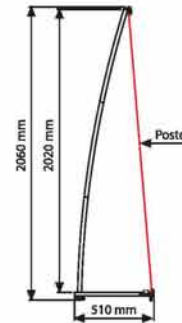

TEK TARAFLI SINGLE SIDED	ÇİFT TARAFLI DOUBLE SIDED	POSTER EBADI POSTER SIZE	GÖRÜNEN ALAN COPY AREA	DIŞ EBAT (x-y) EXTERNAL (x-y)
PT-QBT-80	PT-QBC-80	800 X 2000 mm	800 X 1970 mm	806 X 2030 mm
PT-QBT-85	PT-QBC-85	850 X 2000 mm	850 X 1970 mm	856 X 2030 mm
PT-QBT-100	PT-QBC-100	1000 X 2000 mm	1000 X 1970 mm	1006 X 2030 mm

Tek Taraflı / Single Sided