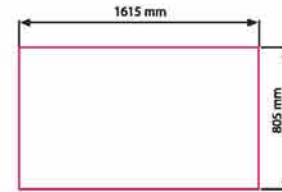

Baskı Alanı / Printing Size