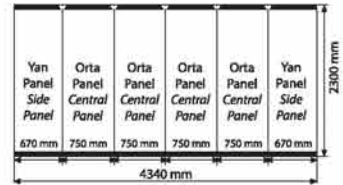

3x4 Düz Baskı Alanı /
3x3 Flat Printing Panel Sizes