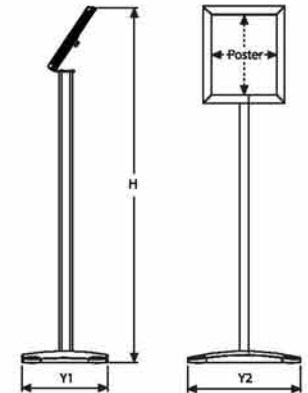

Led Işıklı Menü Panosu Led Light Menu Board

- Menü ve yönlendirmelerde kullanım için idealdir.
- Açılır-kapanır, yan kesit aydınlatmalı çerçeveye sahiptir.
- Standart ölçüleri A4 ve A3'tür.
- İç mekan ürünüdür.

- *Ideal for guidance signs and menu lists.*
- *The frame unit made from snap profiles and led lighted from lateral section.*
- *Standart sizes are A4 and A3.*
- *Suitable for indoor use.*

ÜRÜN KODU ARTICLE	YÜKSEKLİK HEIGHT	POSTER EBADI POSTER SIZE	GÖRÜNEN ALAN COPY AREA	DIŞ EBAT (x-y) EXTERNAL (x-y)
IP-LMP-A4	1210-1240 mm	210 X 297 mm	200 X 287 mm	260 X 350 mm
IP-LMP-A3	1240-1270 mm	297 X 420 mm	287 X 410 mm	350 X 470 mm