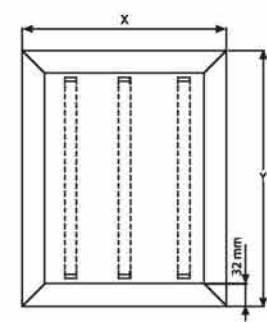

Işıklı Pano Light Box

- İçten (floresan) aydınlatmalı bir üründür.
- Kasa profilini olarak 5 cm / 11 cm'lik alternatifler ile ön yüzde 32 mm açılır-kapanır çerçeve kapak profili kullanılmaktadır.
- Zeminde 3 mm akrilik levha kullanılmıştır.
- Tek taraflı veya çift taraflı üretilmektedir.

- Backlit by fluorescent tubes.
- 3 mm acrylic used as base plate.
- 5 cm or 11 cm casing profile with 32 mm snap frame profile for the facing edge.
- One-sided and double-sided alternatives are available.

TEK TARAFLI SINGLE SIDED	ÇİFT TARAFLI DOUBLE SIDED	POSTER EBADI POSTER SIZE	GÖRÜNEN ALAN COPY AREA	DIŞ EBAT (x-y) EXTERNAL (x-y)	FLORASAN LIGHTING
LBT-AL11-A2	LBC-AL11-A2	420 X 594 mm	400 X 574 mm	463 X 637 mm	3 X 18 W
LBT-AL11-A1	LBC-AL11-A1	594 X 841 mm	574 X 821 mm	637 X 884 mm	3 X 18 W
LBT-AL11-B2	LBC-AL11-B2	500 X 700 mm	480 X 680 mm	543 X 743 mm	5 X 18 W
LBT-AL11-B1	LBC-AL11-B1	700 X 1000 mm	680 X 980 mm	743 X 1043 mm	5 X 36 W