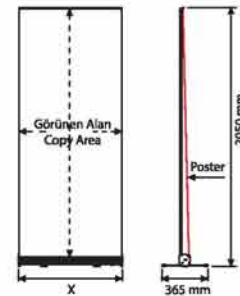

Tek Taraflı / Single Sided

Çift Taraflı / Double Sided

TEK TARAFLI SINGLE SIDED	ÇİFT TARAFLI DOUBLE SIDED	POSTER EBADI POSTER SIZE	GÖRÜNEN ALAN COPY AREA	DIŞ EBAT (x-y) EXTERNAL (x-y)
PT-QBT-80	PT-QBC-80	800 X 2000 mm	800 X 1970 mm	806 X 2030 mm
PT-QBT-85	PT-QBC-85	850 X 2000 mm	850 X 1970 mm	856 X 2030 mm
PT-QBT-100	PT-QBC-100	1000 X 2000 mm	1000 X 1970 mm	1006 X 2030 mm

Çift Taraflı / Double Sided

Tek Taraflı / Single Sided

Çift Taraflı / Double Sided

Tek Taraflı / Single Sided

Çift Taraflı / Double Sided

TEK TARAFLI SINGLE SIDED	ÇİFT TARAFLI DOUBLE SIDED	POSTER EBADI POSTER SIZE
PT-RU-80-TT	PT-RU-80-CT	800 X 200 mm
PT-RU-85-TT	PT-RU-85-CT	850 X 200 mm
PT-RU-100-TT	PT-RU-100-CT	1000 X 200 mm
PT-RU-120-TT	PT-RU-120-CT	1200 X 200 mm
PT-RU-150-TT	PT-RU-150-CT	1500 X 200 mm