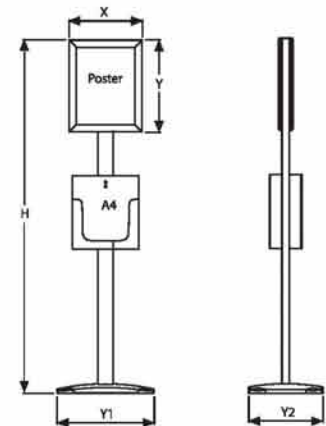

ÜRÜN KODU ARTICLE	POSTER EBADI POSTER SIZE	GÖRÜNEN ALAN COPY AREA	DIŞ EBAT (x-y) EXTERNAL (x-y)	YÜKSEKLİK HEIGHT	AÇIKLAMA DESCRIPTION	AKRİLİK RAF ACRYLIC SHELF	KAPASİTE CAPACITY
IP-BPT-A4	210 X 297 mm	200 X 287 mm	260 X 350 mm	1500 mm	Tek taraflı / Single sided	SAL-BRA4	A4
IP-BPC-A4	210 X 297 mm	200 X 287 mm	260 X 350 mm	1500 mm	Çift taraflı / Double sided		
IP-BPT-A3	297 X 420 mm	287 X 410 mm	350 X 470 mm	1500 mm	Tek taraflı / Single sided		
IP-BPC-A3	297 X 420 mm	287 X 410 mm	350 X 470 mm	1500 mm	Çift taraflı / Double sided		

Decorative base
Powder coated
RAL 9006 2,700 kg