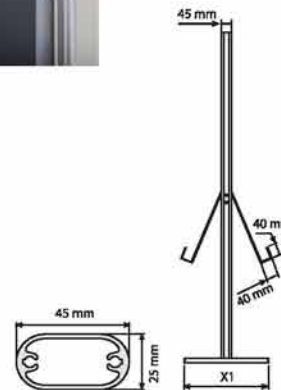

- Produced with 32 mm round cornered snap frame.
- Acrylic brochure shelf can be affixed if requested.
- Single sided / double sided alternatives are available.

Kemersiz / without Top Border

Kemerli / with Top Border

Kemersiz / without Top Border

Kemerli / with Top Border

KEMERSİZ WITHOUT TOP BORDER	KEMERLİ WITH TOP BORDER	POSTER EBADI POSTER SIZE	AÇIKLAMA DESCRIPTION	RAF KAPASİTESİ SHELF CAPACITY	X	X1
APP-PS-A1-TT	APP-PSK-A1-TT	594 X 841 mm	Tek taraflı / Single sided	3 X A4	720 mm	500 mm
APP-PS-B2-TT	APP-PSK-B2-TT	500 X 700 mm	Tek taraflı / Single sided	2 X A4	620 mm	450 mm
APP-PS-B1-TT	APP-PSK-B1-TT	700 X 1000 mm	Tek taraflı / Single sided	3 X A4	820 mm	550 mm
APP-PS-A1-CT	APP-PSK-A1-CT	594 X 841 mm	Çift Taraflı / Double sided	6 X A4	720 mm	500 mm
APP-PS-B2-CT	APP-PSK-B2-CT	500 X 700 mm	Çift Taraflı / Double sided	4 X A4	620 mm	450 mm
APP-PS-B1-CT	APP-PSK-B1-CT	700 X 1000 mm	Çift Taraflı / Double sided	6 X A4	820 mm	550 mm