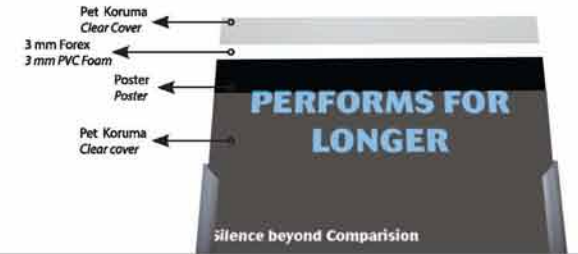

Sürgülü Poster Pano Slide-in Poster Board

- Çerçeve kısmı slide-in (sürgülü) profilden 50 cm x140 cm ölçüsünde üretilmiştir.
- Ayak profili 80 cm yüksekliğinde 45 mm oval profildir.
- Toplam boyu 165 cm'dir.
- Çift taraflı kullanıma uygundur.

- The frame unit (50 cm x 140 cm) made from slide-in profile
- The legs (h:80 cm) made from 45 mm oval profile, total height :165 cm
- Double-sided use.

ÜRÜN KODU ARTICLE	POSTER EBADI POSTER SIZE	GÖRÜNEN ALAN COPY AREA	DIŞ EBAT (x-y) EXTERNAL (x-y)	H1	H2	X1	X2
APP-SP-5014	500 X 1400 mm	482 X 1382 mm	560 X 1700 mm	1700 mm	880 mm	450 mm	560 mm