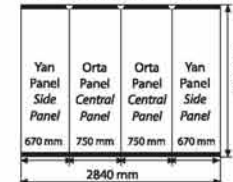

ÜRÜN KODU ARTICLE	MODEL MODEL	ORTA PANEL CENTRAL PANEL	ADET QUANTITY	YAN PANEL SIDE PANEL	ADET QUANTITY	GÖRÜNEN ALAN COPY AREA
FS-05-32-DH	3 X 2 Düz Hard (çantalı / with bag)	680 X 2265 mm	2	650 X 2265 mm	2	1800 X 2300 mm
FS-05-33-DH	3 X 3 Düz Hard (çantalı / with bag)	680 X 2265 mm	3	650 X 2265 mm	2	2550 X 2300 mm
FS-05-34-DH	3 X 4 Düz Hard (çantalı / with bag)	680 X 2265 mm	4	650 X 2265 mm	2	3300 X 2300 mm
FS-05-32-DS	3 X 2 Düz Soft (çantalı / with bag)	680 X 2265 mm	2	650 X 2265 mm	2	1800 X 2300 mm
FS-05-33-DS	3 X 3 Düz Soft (çantalı / with bag)	680 X 2265 mm	3	650 X 2265 mm	2	2550 X 2300 mm
FS-05-34-DS	3 X 4 Düz Soft (çantalı / with bag)	680 X 2265 mm	4	650 X 2265 mm	2	3300 X 2300 mm

3x2 Düz Baskı Alanı /
3x3 Flat Printing Panel Sizes