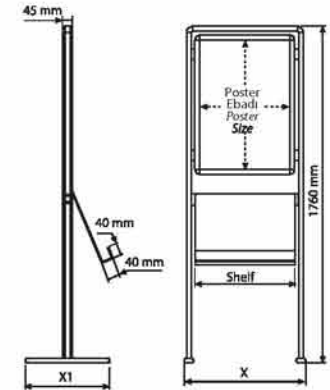

Kemersiz / without Top Border

Kemerli / with Top Border

KEMERSİZ WITHOUT TOP BORDER	KEMERLİ WITH TOP BORDER	POSTER EBADI POSTER SIZE	AÇIKLAMA DESCRIPTION	RAF KAPASİTESİ SHELF CAPACITY	X	X1
APP-PS-A1-TT	APP-PSK-A1-TT	594 X 841 mm	Tek taraflı / Single sided	3 X A4	720 mm	500 mm
APP-PS-B2-TT	APP-PSK-B2-TT	500 X 700 mm	Tek taraflı / Single sided	2 X A4	620 mm	450 mm
APP-PS-B1-TT	APP-PSK-B1-TT	700 X 1000 mm	Tek taraflı / Single sided	3 X A4	820 mm	550 mm
APP-PS-A1-CT	APP-PSK-A1-CT	594 X 841 mm	Çift Taraflı / Double sided	6 X A4	720 mm	500 mm
APP-PS-B2-CT	APP-PSK-B2-CT	500 X 700 mm	Çift Taraflı / Double sided	4 X A4	620 mm	450 mm
APP-PS-B1-CT	APP-PSK-B1-CT	700 X 1000 mm	Çift Taraflı / Double sided	6 X A4	820 mm	550 mm