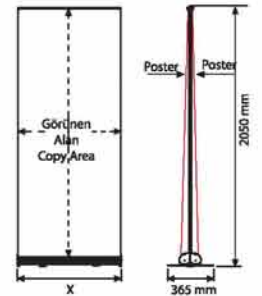

Tek Taraflı / Single Sided

Çift Taraflı / Double Sided

TEK TARAFLI SINGLE SIDED	ÇİFT TARAFLI DOUBLE SIDED	POSTER EBADI POSTER SIZE	GÖRÜNEN ALAN COPY AREA	DIŞ EBAT (x-y) EXTERNAL (x-y)
PT-QBT-80	PT-QBC-80	800 X 2000 mm	800 X 1970 mm	806 X 2030 mm
PT-QBT-85	PT-QBC-85	850 X 2000 mm	850 X 1970 mm	856 X 2030 mm
PT-QBT-100	PT-QBC-100	1000 X 2000 mm	1000 X 1970 mm	1006 X 2030 mm

Çift Taraflı / Double Sided

Tek Taraflı / Single Sided

Çift Taraflı / Double Sided

Tek Taraflı / Single Sided

Çift Taraflı / Double Sided

TEK TARAFLI SINGLE SIDED	ÇİFT TARAFLI DOUBLE SIDED	POSTER EBADI POSTER SIZE
PT-RU-80-TT	PT-RU-80-CT	800 X 200 mm
PT-RU-85-TT	PT-RU-85-CT	850 X 200 mm
PT-RU-100-TT	PT-RU-100-CT	1000 X 200 mm
PT-RU-120-TT	PT-RU-120-CT	1200 X 200 mm
PT-RU-150-TT	PT-RU-150-CT	1500 X 200 mm