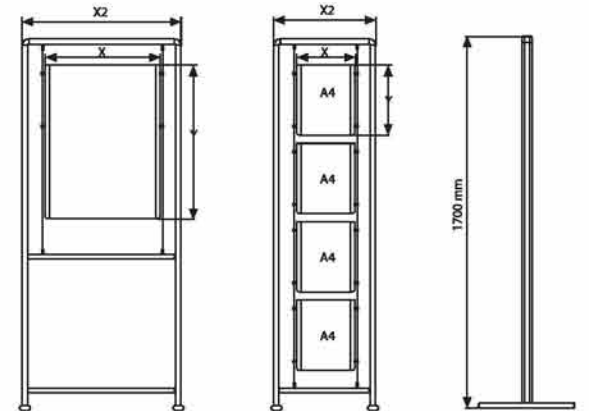

Pleksi Germe Broşür Stand Tautened Acrylic Brochure Stand

- A4 ölçüsündeki pleksi föylüklerin birbirleriyle ve alüminyum profillerle bağlantısı çelik halatlar ve aparatlar ile sağlanmaktadır.
- Çift taraflı kullanılabilir.
- İç mekan kullanım için idealdir.
- Standartlarımız 4xA4, 8xA4 olup, istenildiğinde föylük adetleri arttırılabilmektedir.
- A4 Acrylic leaflets tautened with steel cords to each other and frame profiles.
- Enables double side displaying.
- Ideal for indoor exposure.
- The standard sizes are 4xA4, 8xA4, possible to add more if requested.

ÜRÜN KODU ARTICLE	KAPASİTE (x-y) CAPACITY (x-y)	H	X2
BS-PGA-B2	4 X A4	1700 mm	400 mm
BS-PGA-B1	8 X A4	1700 mm	680 mm
BS-PGA-4A4	500 X 700 mm	1700 mm	680 mm
BS-PGA-8A4	700 X 1000 mm	1700 mm	880 mm