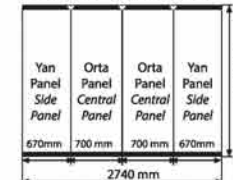

3x2 Oval Baskı Alanı /
3x2 Oval Printing Panel Sizes