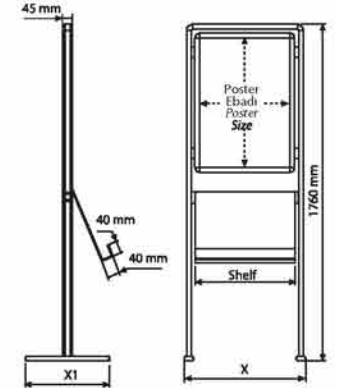

Kemerli / with Top Border

KEMERSİZ WITHOUT TOP BORDER	KEMERLİ WITH TOP BORDER	POSTER EBADI POSTER SIZE	AÇIKLAMA DESCRIPTION	RAF KAPASİTESİ SHELF CAPACITY	X	X1
APP-ES-A1-TT	APP-ESK-A1-TT	594 X 841 mm	Tek taraflı / Single sided	3 X A4	720 mm	500 mm
APP-ES-B2-TT	APP-ESK-B2-TT	500 X 700 mm	Tek taraflı / Single sided	2 X A4	620 mm	450 mm
APP-ES-B1-TT	APP-ESK-B1-TT	700 X 1000 mm	Tek taraflı / Single sided	3 X A4	820 mm	550 mm
APP-ES-A1-CT	APP-ESK-A1-CT	594 X 841 mm	Çift Taraflı / Double sided	6 X A4	720 mm	500 mm
APP-ES-B2-CT	APP-ESK-B2-CT	500 X 700 mm	Çift Taraflı / Double sided	4 X A4	620 mm	450 mm
APP-ES-B1-CT	APP-ESK-B1-CT	700 X 1000 mm	Çift Taraflı / Double sided	6 X A4	820 mm	550 mm