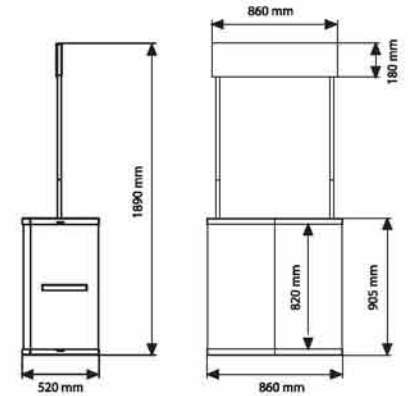

Promosyon Standı - Kare Promotion Stand - Square

- Büyük alışveriş merkezleri, mağazalar ve marketlerde ürün tanıtımında kullanılmaktadır.
- Çanta içinde, hafif ve kurulumu kolay bir üründür.
- Ürünün tamamı plastikten üretilmiştir.
- İki boy kare ve oval çeşitleri mevcuttur.

- *Ideal for promotional events in shopping centers, general stores and supermarkets*
- *Provided in a carry bag, easy to assemble and carry*
- *Completely made of plastic material.*
- *Available in two sizes of square type; and oval type.*

ÜRÜN KODU ARTICLE	PANEL EBADI PANEL SIZE
FS-PS-KRB	2020 X 905 mm