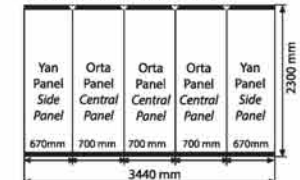

3x3 Oval Baskı Alanı /
3x2 Oval Printing Panel Sizes