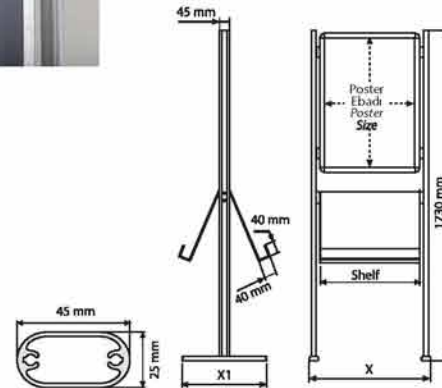

- Produced with 25 mm round cornered snap frame.
- Acrylic brochure shelf can be affixed if requested.
- One sided / double sided alternatives are available.

Kemersiz / without Top Border

Kemerli / with Top Border

Kemersiz / without Top Border

Kemerli / with Top Border

KEMERSİZ WITHOUT TOP BORDER	KEMERLİ WITH TOP BORDER	POSTER EBADI POSTER SIZE	AÇIKLAMA DESCRIPTION	RAF KAPASİTESİ SHELF CAPACITY	X	X1
APP-ES-A1-TT	APP-ESK-A1-TT	594 X 841 mm	Tek taraflı / Single sided	3 X A4	720 mm	500 mm
APP-ES-B2-TT	APP-ESK-B2-TT	500 X 700 mm	Tek taraflı / Single sided	2 X A4	620 mm	450 mm
APP-ES-B1-TT	APP-ESK-B1-TT	700 X 1000 mm	Tek taraflı / Single sided	3 X A4	820 mm	550 mm
APP-ES-A1-CT	APP-ESK-A1-CT	594 X 841 mm	Çift Taraflı / Double sided	6 X A4	720 mm	500 mm
APP-ES-B2-CT	APP-ESK-B2-CT	500 X 700 mm	Çift Taraflı / Double sided	4 X A4	620 mm	450 mm
APP-ES-B1-CT	APP-ESK-B1-CT	700 X 1000 mm	Çift Taraflı / Double sided	6 X A4	820 mm	550 mm