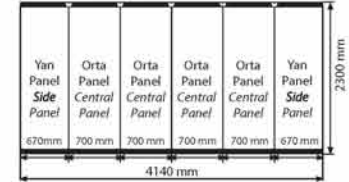

ÜRÜN KODU ARTICLE	MODEL MODEL	ORTA PANEL CENTRAL PANEL	ADET QUANTITY	YAN PANEL SIDE PANEL	ADET QUANTITY	GÖRÜEN ALAN COPY AREA
FS-05-32-0H	3 X 2 Oval Hard (çantalı / with bag)	700 X 2300 mm	2	670 X 2300 mm	2	1700 X 2300 mm
FS-05-33-0H	3 X 3 Oval Hard (çantalı / with bag)	700 X 2300 mm	3	670 X 2300 mm	2	2400 X 2300 mm
FS-05-34-0H	3 X 4 Oval Hard (çantalı / with bag)	700 X 2300 mm	4	670 X 2300 mm	2	3100 X 2300 mm
FS-05-32-0S	3 X 2 Oval Soft (çantalı / with bag)	700 X 2300 mm	2	670 X 2300 mm	2	1700 X 2300 mm
FS-05-33-0S	3 X 3 Oval Soft (çantalı / with bag)	700 X 2300 mm	3	670 X 2300 mm	2	2400 X 2300 mm
FS-05-34-0S	3 X 4 Oval Soft (çantalı / with bag)	700 X 2300 mm	4	670 X 2300 mm	2	3100 X 2300 mm

3x4 Oval Baskı Alanı /
3x2 Oval Printing Panel Sizes