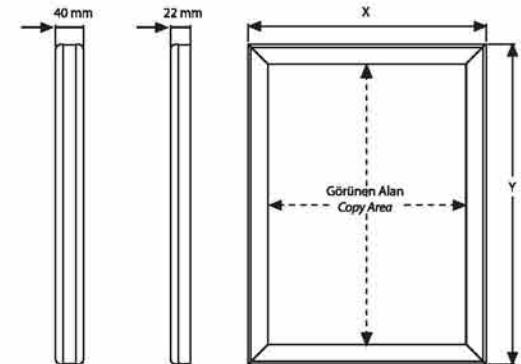

Tek Taraflı  
Single Sided

Çift Taraflı  
Double Sided

TEK TARAFLI SINGLE SIDED	POSTER EBADI POSTER SIZE	GÖRÜNEN ALAN COPY AREA	DIŞ EBAT (x-y) EXTERNAL (x-y)
IP-LED-A4-TT	210 X 297 mm	200 X 287 mm	260 X 350 mm
IP-LED-A3-TT	297 X 420 mm	287 X 410 mm	350 X 470 mm
IP-LED-A2-TT	420 X 594 mm	410 X 584 mm	470 X 644 mm
IP-LED-A1-TT	594 X 840 mm	584 X 830 mm	644 X 890 mm
IP-LED-A0-TT	840 X 1190 mm	830 X 1180 mm	890 X 1240 mm
IP-LED-B3-TT	350 X 500 mm	340 X 490 mm	400 X 550 mm
IP-LED-B2-TT	500 X 700 mm	490 X 690 mm	550 X 750 mm
IP-LED-B1-TT	700 X 1000 mm	690 X 990 mm	750 X 1050 mm
IP-LED-B0-TT	1000 X 1400 mm	990 X 1390 mm	1050 X 1450 mm

ÇİFT TARAFLI DOUBLE SIDED	POSTER EBADI POSTER SIZE	GÖRÜNEN ALAN COPY AREA	DIŞ EBAT (x-y) EXTERNAL (x-y)
IP-LED-A3-CT	287 X 410 mm	272 X 395 mm	352 X 475 mm
IP-LED-A2-CT	410 X 584 mm	395 X 569 mm	475 X 650 mm
IP-LED-A1-CT	584 X 830 mm	569 X 815 mm	650 X 895 mm
IP-LED-A0-CT	830 X 1180 mm	815 X 1165 mm	895 X 1245 mm
IP-LED-B3-CT	340 X 490 mm	325 X 475 mm	405 X 555 mm
IP-LED-B2-CT	490 X 690 mm	475 X 675 mm	555 X 755 mm
IP-LED-B1-CT	690 X 990 mm	675 X 975 mm	755 X 1055 mm
IP-LED-B0-CT	990 X 1390 mm	975 X 1375 mm	1055 X 1455 mm